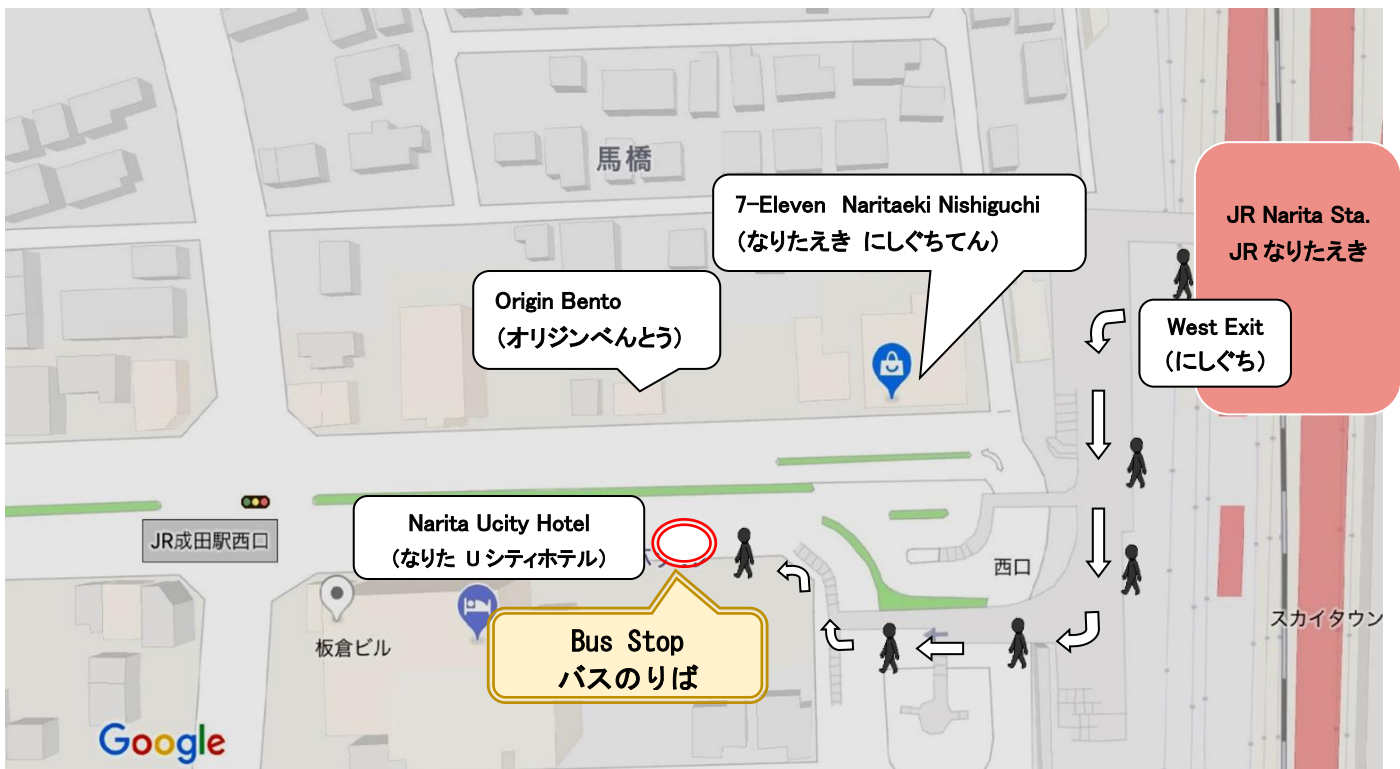

Shuttle Bus

Hospital ⇔ JR NARITA Station

1. Service section:

Shuttle service between Nihon Medical school Chiba Hokusoh Hospital and JR Narita Station.

2. Bus stops:

- Hokusoh Hospital: Main Entrance
- JR Narita Station (West Exit): In front of Narita Ucity Hotel

- ※ From JR Narita Sta. (West Exit) to Ucity Hotel, ← 👤 follow the arrows
- ※ Note: You cannot get on or off the bus during the service section.

Time table of free shuttle bus

Nippon Medical School Chiba Hokusoh Hospital

Oct1, 2017

JR Narita station (West Exit)		
Mondays to Saturdays		Sundays, Holidays
Time	From Hokusoh Hospital	To Hokusoh Hospital
7	10	32
8	25	47
9	30	52
10	35	57
11	40	
12		02
13	25	47
14	30	52
15	35	57
16	40	

No Bus Service

Note: You cannot get on or off the bus during the service section.